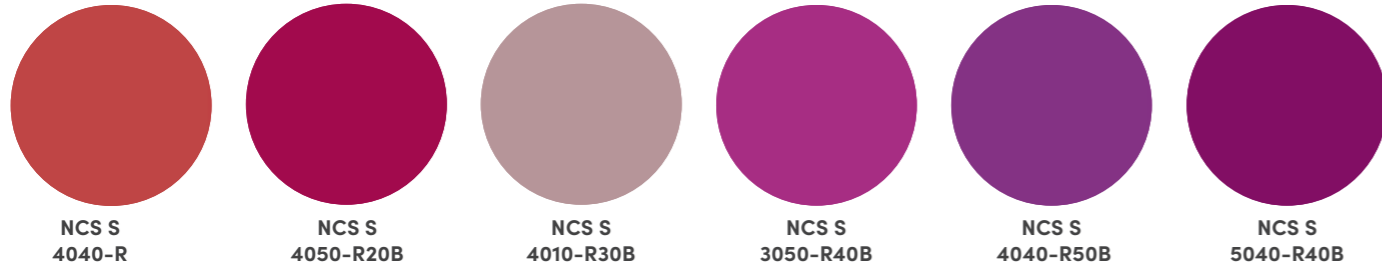

Premium colors - GriColors